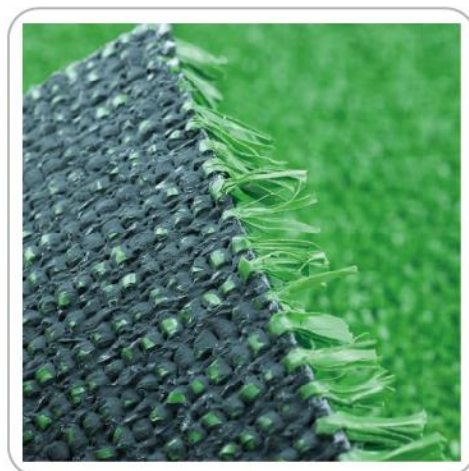

Sport Turf SUNLIFIELD™

Main Advantages

- ☆ Resists Stains
- ☆ Low Maintenance
- ☆ Tennis Courts Preferred

Product Details

▼ Yarn Characteristics

Composition:	PE
DTEX:	8800
Pile Height:	15mm
Gauge:	3/16"
Density:	69300
Blade Shape:	Slit Film XXX
One Tones:	●

▼ Backing Characteristics

First Layer:	PP Fabric
Second Layer:	Mesh Fabric
Composition:	SBR

▼ Manufactured Rolls

Width:	2 Meters or 4 Meters
Length:	25 Meters
Weight:	2.44 KG/m ²
Shipping Diameter:	0.6 Meters
Packing:	PP Bag

● Olive Green ● Dark Green ● Light Green ● Lawn Green ● Lemon Green ● Thatch ● Mud Yellow

The technical data contained herein is by way of example and should not be relied on for any specific application. Sunli Grass will be pleased to provide specific technical data or specifications with respect to any customer's particular applications.