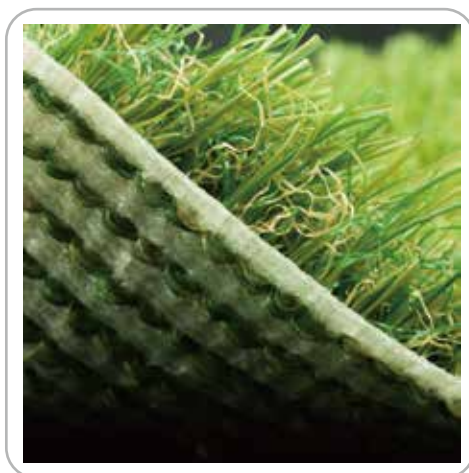

Landscape Turf **RecyCool™**

Main Advantages

- ★ CoolTech surface
- ★ 100% Recyclable
- ★ Heat and Frost Resistant
- ★ UV Stabilized
- ★ Flame Resistant Grass Blade

Product Details

▼ Yarn Characteristics

Composition:	PP+PE+COOL Tech
DTEX:	12000
Pile Height:	30mm
Gauge:	3/8"
Density:	18900
Blade Shape:	C Shape 
Four Tones:	

▼ Backing Characteristics

Primary Layer:	PP Fabric
Secondary Layer:	Mesh PP Fabric
Coating:	Recyclable Polyolefin

▼ Manufactured Rolls

Width:	2 Meters or 4 Meters
Length:	25 Meters
Weight:	2.22KG/m ²
Shipping Diameter:	0.6 Meters
Packing:	PP Bag

 Olive Green  Dark Green  Light Green  Lawn Green  Lemon Green  Thatch  Mud Yellow

The technical data contained herein is by way of example and should not be relied on for any specific application. Sunli Grass will be pleased to provide specific technical data or specifications with respect to any customer's particular applications.